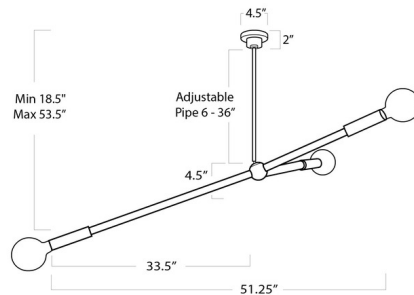

By Regina Andrew

Description

The Talon Chandelier exudes modern form and function. Its artfully suspended arms can be angled up or down from its central, spherical base. Innovative weights have been positioned within each socket that can be adjusted to affect the angle of the arms for different positions. Create a stunning focal point over a dining table, kitchen island, in a living room or entryway with Talon's exquisite design and directional lighting capabilities. Finished in Natural Brass, Oil Rubbed Bronze or Polished Nickel. ETL listed.

Shown in natural brass

Specifications

COLOR	N/A
BODY FINISH	Natural Brass
WATTAGE	18W
DIMMER	Standard 120V
DIMENSIONS	51.25"W x 4.5"H x 33.5"D
BULB NOT INCLUDED	3 x Edison Globe/Medium (E26)/6W/120V LED
COUNTRY OF ORIGIN	China

Technical Information

PRODUCT DIMENSIONS Downrods: Two 6" and two 12" rods

CLICK TO VIEW PRODUCT

Notes: