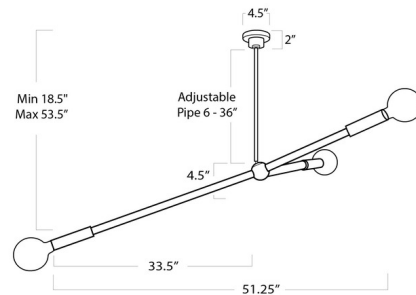

Description

The Talon Chandelier exudes modern form and function. Its artfully suspended arms can be angled up or down from its central, spherical base. Innovative weights have been positioned within each socket that can be adjusted to affect the angle of the arms for different positions. Create a stunning focal point over a dining table, kitchen island, in a living room or entryway with Talon's exquisite design and directional lighting capabilities. Finished in Natural Brass, Oil Rubbed Bronze or Polished Nickel. ETL listed.

Shown in natural brass

Specifications

COLOR	N/A
BODY FINISH	Natural Brass
WATTAGE	18W
DIMMER	Standard 120V
DIMENSIONS	51.25"W x 4.5"H x 33.5"D
BULB NOT INCLUDED	3 x Edison Globe/Medium (E26)/6W/120V LED
COUNTRY OF ORIGIN	China

Technical Information

PRODUCT DIMENSIONS Downrods: Two 6" and two 12" rods

CLICK TO VIEW PRODUCT

Notes: