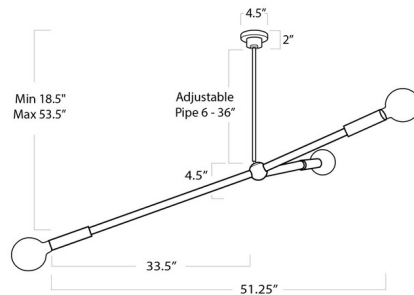

### Description

The Talon Chandelier exudes modern form and function. Its artfully suspended arms can be angled up or down from its central, spherical base. Innovative weights have been positioned within each socket that can be adjusted to affect the angle of the arms for different positions. Create a stunning focal point over a dining table, kitchen island, in a living room or entryway with Talon's exquisite design and directional lighting capabilities. Finished in Natural Brass, Oil Rubbed Bronze or Polished Nickel. ETL listed.

### Specifications

COLOR	N/A
BODY FINISH	Natural Brass
WATTAGE	18W
DIMMER	Standard 120V
DIMENSIONS	51.25"W x 4.5"H x 33.5"D
BULB NOT INCLUDED	3 x Edison Globe/Medium (E26)/6W/120V LED
COUNTRY OF ORIGIN	China

### Technical Information

PRODUCT DIMENSIONS . . . . . Downrods: Two 6" and two 12" rods

CLICK TO VIEW PRODUCT

Notes: