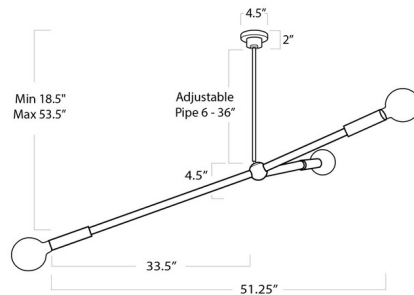

### Description

The Talon Chandelier exudes modern form and function. Its artfully suspended arms can be angled up or down from its central, spherical base. Innovative weights have been positioned within each socket that can be adjusted to affect the angle of the arms for different positions. Create a stunning focal point over a dining table, kitchen island, in a living room or entryway with Talon's exquisite design and directional lighting capabilities. Finished in Natural Brass, Oil Rubbed Bronze or Polished Nickel. ETL listed.

### Specifications

COLOR	N/A
BODY FINISH	Oil Rubbed Bronze
WATTAGE	18W
DIMMER	Standard 120V
DIMENSIONS	51.25"W x 4.5"H x 33.5"D
BULB NOT INCLUDED	3 x Edison Globe/Medium (E26)/6W/120V LED
COUNTRY OF ORIGIN	China