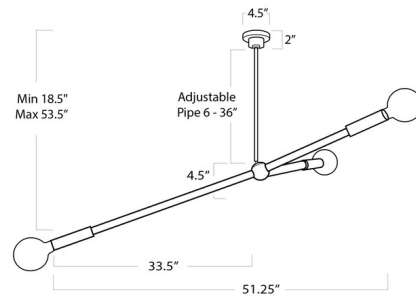

Description

The Talon Chandelier exudes modern form and function. Its artfully suspended arms can be angled up or down from its central, spherical base. Innovative weights have been positioned within each socket that can be adjusted to affect the angle of the arms for different positions. Create a stunning focal point over a dining table, kitchen island, in a living room or entryway with Talon's exquisite design and directional lighting capabilities. Finished in Natural Brass, Oil Rubbed Bronze or Polished Nickel. ETL listed.

Shown in polished nickel

Specifications

COLOR	N/A
BODY FINISH	Polished Nickel
WATTAGE	18W
DIMMER	Standard 120V
DIMENSIONS	51.25"W x 4.5"H x 33.5"D
BULB NOT INCLUDED	3 x Edison Globe/Medium (E26)/6W/120V LED
COUNTRY OF ORIGIN	China