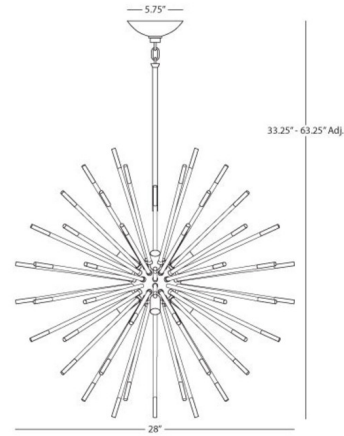

CLICK TO VIEW PRODUCT

Notes: