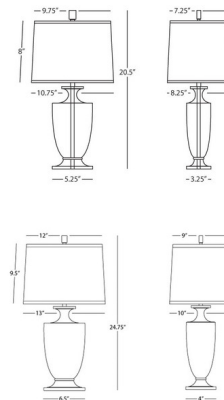

Shown in clear / cafe

Specifications

| | |
|--------------------|--|
| COLOR | Cafe |
| BODY FINISH | Clear |
| WATTAGE | 60W |
| DIMMER | Included |
| DIMENSIONS | 9.75\"W x 20.5\"H |
| BULB NOT INCLUDED | 1 x B11/Candelabra (E12)/60W/120V Incandescent |
| OTHER BULB OPTIONS | 1 x B11/Candelabra (E12)/120V LED |
| COUNTRY OF ORIGIN | China |