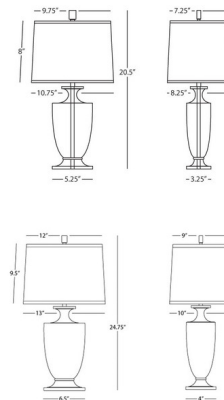

Lightology

lightology.com
866-954-4489
04-25-26

Project: _____
 Company: _____
 Location: _____ Fixture Type: _____
 SPEC #: **RAB982603**
 Approved On: _____ Approved By: _____

Artemis Table Lamp By Robert Abbey

Shown in clear / cafe

Specifications

COLOR Cafe
BODY FINISH Clear
WATTAGE 60W
DIMMER Included
DIMENSIONS 9.75"W x 20.5"H
BULB NOT INCLUDED 1 x B11/Candelabra (E12)/60W/120V Incandescent
OTHER BULB OPTIONS 1 x B11/Candelabra (E12)/120V LED
COUNTRY OF ORIGIN China