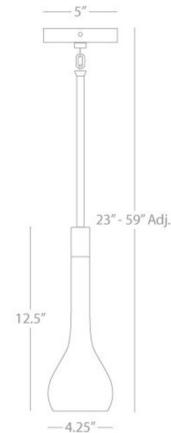

By Robert Abbey

Description

The Axis Pendant offers a refined silhouette with an Aged Brass and Cocoa finish that exudes understated luxury. The metal shade casts focused flattering light that is ideal above a kitchen island or flanking either side of a bathroom vanity. Includes three 12 inch and one 6 inch downrod. UL listed.

Specifications

COLOR	N/A
BODY FINISH	Aged Brass
WATTAGE	60W
DIMMER	Standard 120V
DIMENSIONS	5"W x 23"H
BULB NOT INCLUDED	1 x B10/Candelabra (E12)/60W/120V Incandescent
OTHER BULB OPTIONS	1 x B10/Candelabra (E12)/120V LED
COUNTRY OF ORIGIN	China

Technical Information

PRODUCT DIMENSIONS	Canopy: 5"Dia.
--------------------	----------------

Shown in aged brass

CLICK TO VIEW PRODUCT

Notes: