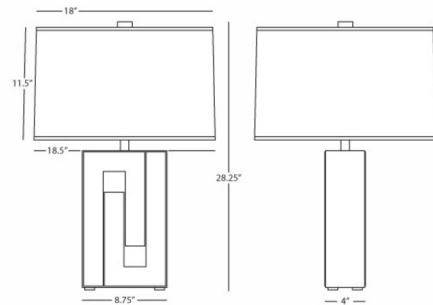

Shown in black / ascot white

Specifications

COLOR Ascot White
BODY FINISH Black
WATTAGE 150W
DIMMER Included
DIMENSIONS 18.85"W x 28.25"H
BULB NOT INCLUDED 1 x A19/Medium (E26)/150W/120V Incandescent
OTHER BULB OPTIONS 1 x A19/Medium (E26)/120V LED
COUNTRY OF ORIGIN China