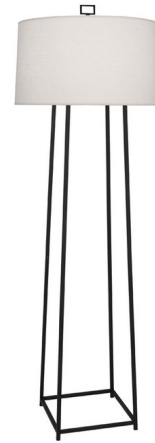

# Lightology

lightology.com  
866-954-4489  
05-20-26

Project: \_\_\_\_\_  
Company: \_\_\_\_\_  
Location: \_\_\_\_\_ Fixture Type: \_\_\_\_\_  
SPEC #: **RAB982616**  
Approved On: \_\_\_\_\_ Approved By: \_\_\_\_\_

## Cooper Floor Lamp By Robert Abbey

### Description

The Cooper Floor Lamp features a slightly industrial Wrought Iron finish and an Oyster linen shade. Includes full range dimmer switch. UL listed.

Shown in wrought iron / oyster linen

### Specifications

COLOR	Oyster Linen
BODY FINISH	Wrought Iron
WATTAGE	150W
DIMMER	Included
DIMENSIONS	23"W x 70.25"H
BULB NOT INCLUDED	1 x A19/Medium (E26)/150W/120V Incandescent
OTHER BULB OPTIONS	1 x A19/Medium (E26)/120V LED
COUNTRY OF ORIGIN	India