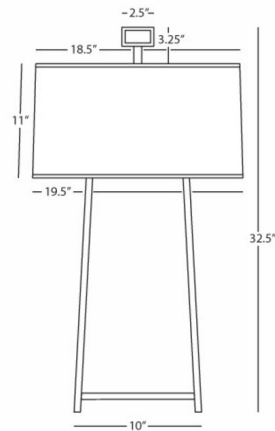

Description

The Cooper Table Lamp features a slightly industrial Wrought Iron finish and an Oyster linen shade. Includes full range dimmer switch. UL listed.

Shown in wrought iron / oyster linen

Specifications

COLOR Oyster Linen
BODY FINISH Wrought Iron
WATTAGE 150W
DIMMER Included
DIMENSIONS 19.5"W x 32.5"H
BULB NOT INCLUDED 1 x A19/Medium (E26)/150W/120V Incandescent
OTHER BULB OPTIONS 1 x A19/Medium (E26)/120V LED
COUNTRY OF ORIGIN India