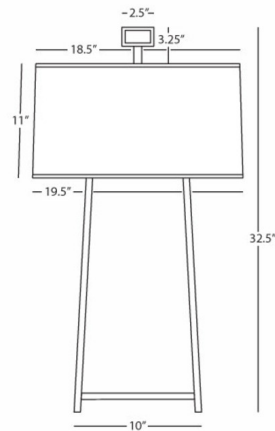

### Specifications

COLOR	Oyster Linen
BODY FINISH	Wrought Iron
WATTAGE	150W
DIMMER	Included
DIMENSIONS	19.5"W x 32.5"H
BULB NOT INCLUDED	1 x A19/Medium (E26)/150W/120V Incandescent
OTHER BULB OPTIONS	1 x A19/Medium (E26)/120V LED
COUNTRY OF ORIGIN	India