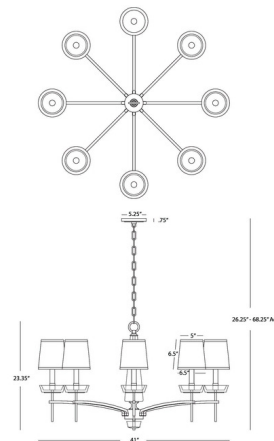

Specifications

COLOR Smoke
BODY FINISH Modern Brass
WATTAGE 80W
DIMMER Standard 120V
DIMENSIONS 41"W x 23.35"H
BULB NOT INCLUDED 8 x B10/Candelabra (E12)/10W/120V LED
OTHER BULB OPTIONS B10/Candelabra (E12)/60W/120V Incandescent
COUNTRY OF ORIGIN China

Technical Information

PRODUCT DIMENSIONS Adjustable Chain Length: 36"

Shown in modern brass / smoke

CLICK TO VIEW PRODUCT

Notes: