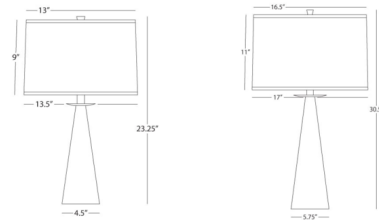

### Description

The Dal Table Lamp adds elegant curves to your interior space. The sophisticated, stylish hammered cone metal body is topped with a drum shaped linen shade. Three way switch is located on the lamp socket.

### Specifications

COLOR . . . . . Oyster Linen  
BODY FINISH . . . . . Deep Patina Bronze  
WATTAGE . . . . . 150W  
DIMMER . . . . . Included  
DIMENSIONS . . . . . 13.5"W x 23.25"H  
BULB NOT INCLUDED . . . . . 1 x A19/Medium (E26)/150W/120V Incandescent  
OTHER BULB OPTIONS . . . . . 1 x A19 3-Way/Medium (E26)/120V LED  
COUNTRY OF ORIGIN . . . . . India

### Technical Information

PRODUCT DIMENSIONS . . . . . Cord: 96"

CLICK TO VIEW PRODUCT

Notes: