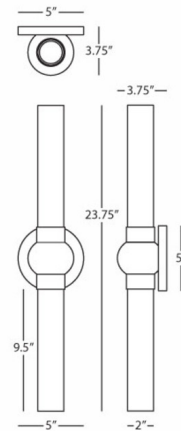

Shown in modern brass / frosted

CLICK TO VIEW PRODUCT

Notes: