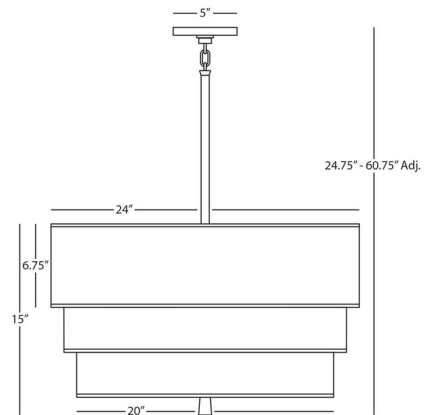

Specifications

COLOR Smoke Gray
BODY FINISH Polished Nickel
WATTAGE 51W
DIMMER Standard 120V
DIMENSIONS 24"W x 15"H
BULB NOT INCLUDED 3 x A19/Medium (E26)/17W/120V LED
OTHER BULB OPTIONS A19/Medium (E26)/100W/120V Incandescent
COUNTRY OF ORIGIN China

Technical Information

PRODUCT DIMENSIONS Adjustable Overall Height: 24.75" to 60.75"

Shown in polished nickel / smoke gray

CLICK TO VIEW PRODUCT

Notes: