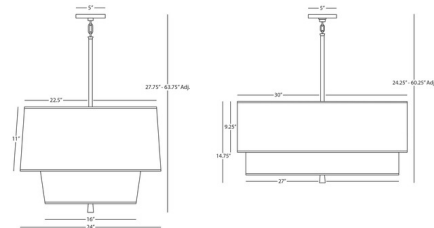

Shown in polished nickel / vintage wine

Specifications

COLOR Vintage Wine
BODY FINISH Polished Nickel
WATTAGE 51W
DIMMER Standard 120V
DIMENSIONS 24"W x 18.125"H
BULB NOT INCLUDED 3 x A19/Medium (E26)/17W/120V LED
OTHER BULB OPTIONS A19/Medium (E26)/100W/120V Incandescent
COUNTRY OF ORIGIN China