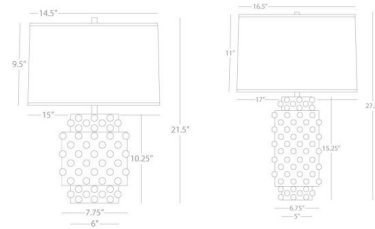

Shown in bone / fondine

Specifications

COLOR Fondine
BODY FINISH Bone
WATTAGE 27W
DIMMER Included
DIMENSIONS 15"W x 21.5"H
BULB NOT INCLUDED 1 x A19/Medium (E26)/27W/120V LED
OTHER BULB OPTIONS 1 x A19 3-Way/Medium (E26)/120V LED
COUNTRY OF ORIGIN United States

Technical Information

PRODUCT DIMENSIONS Silver Cord: 96"

CLICK TO VIEW PRODUCT

Notes: