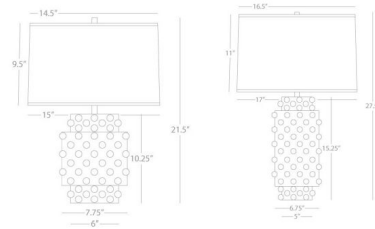

Shown in baby blue / fondine

Specifications

COLOR	Fondine
BODY FINISH	Baby Blue
WATTAGE	27W
DIMMER	Included
DIMENSIONS	17"W x 27.5"H
BULB NOT INCLUDED	1 x A19/Medium (E26)/27W/120V LED
OTHER BULB OPTIONS	1 x A19 3-Way/Medium (E26)/120V LED
COUNTRY OF ORIGIN	United States