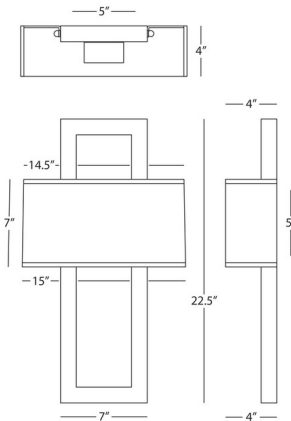

### Specifications

COLOR . . . . . Snowflake  
BODY FINISH . . . . . Antique Brass  
WATTAGE . . . . . 50W  
DIMMER . . . . . Standard 120V  
DIMENSIONS . . . . . 15"W x 22.5"H x 4"D  
BULB NOT INCLUDED . . . . . 2 x B10/Medium (E26)/25W/120V Incandescent  
OTHER BULB OPTIONS . . . . . 2 x B10/Medium (E26)/120V LED  
COUNTRY OF ORIGIN . . . . . China

### Technical Information

PRODUCT DIMENSIONS . . . . . Backplate: Rectangle, 4.375"W x 5"H x 0.5"D

Shown in antique brass / snowflake

CLICK TO VIEW PRODUCT

Notes: