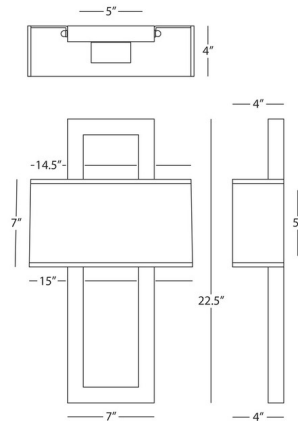

### Specifications

COLOR . . . . . Snowflake  
BODY FINISH . . . . . Antique Silver  
WATTAGE . . . . . 50W  
DIMMER . . . . . Standard 120V  
DIMENSIONS . . . . . 15"W x 22.5"H x 4"D  
BULB NOT INCLUDED . . . . . 2 x B10/Medium (E26)/25W/120V Incandescent  
OTHER BULB OPTIONS . . . . . 2 x B10/Medium (E26)/120V LED  
COUNTRY OF ORIGIN . . . . . China