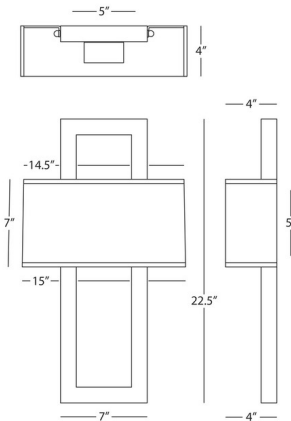

Shown in deep patina bronze / snowflake

Specifications

COLOR Snowflake
BODY FINISH Deep Patina Bronze
WATTAGE 50W
DIMMER Standard 120V
DIMENSIONS 15"W x 22.5"H x 4"D
BULB NOT INCLUDED 2 x B10/Medium (E26)/25W/120V Incandescent
OTHER BULB OPTIONS 2 x B10/Medium (E26)/120V LED
COUNTRY OF ORIGIN China