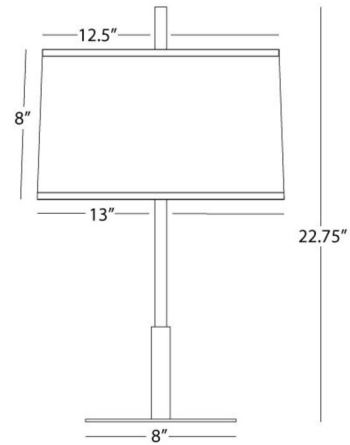

Shown in stainless steel / fondine

Specifications

COLOR	Fondine
BODY FINISH	Stainless Steel
WATTAGE	60W
DIMMER	N/A
DIMENSIONS	13"W x 22.75"H
BULB NOT INCLUDED	1 x G16.5/Candelabra (E12)/60W/120V Incandescent
OTHER BULB OPTIONS	1 x B10/Candelabra (E12)/120V LED
COUNTRY OF ORIGIN	China