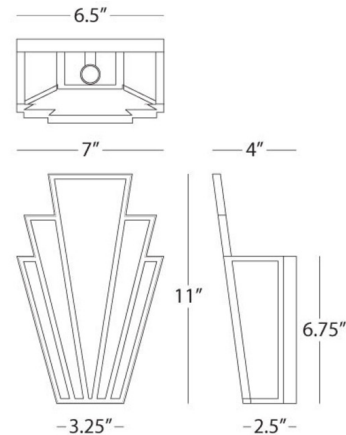

### Specifications

COLOR	White
BODY FINISH	Modern Brass
WATTAGE	5W
DIMMER	Standard 120V
DIMENSIONS	7"W x 11"H x 4"D
BULB NOT INCLUDED	1 x B10/Candelabra (E12)/5W/120V LED
OTHER BULB OPTIONS	1 x B10/Candelabra (E12)/120V LED
COUNTRY OF ORIGIN	China

### Technical Information

PRODUCT DIMENSIONS	Backplate: 6.5"W x 6.75"H
--------------------	---------------------------

Shown in modern brass / white

CLICK TO VIEW PRODUCT

Notes: