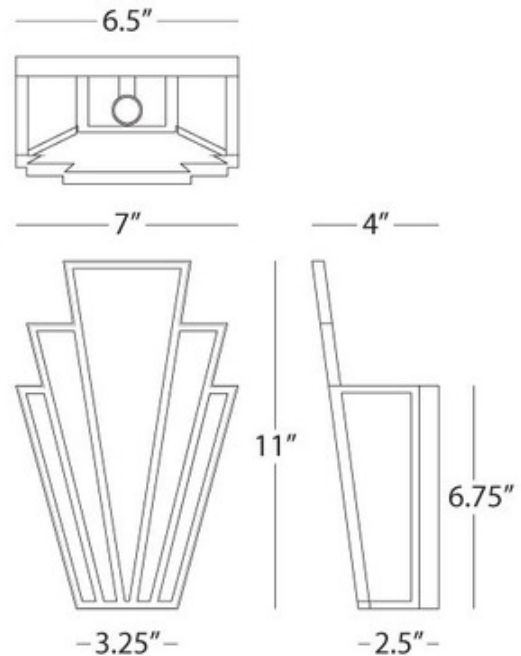

BRAND

Robert Abbey

DESCRIPTION

The Empire Wall Sconce features White Glass shade panels and is inspired by Art Deco architecture. Available in two finishes. UL listed. ADA Compliant.

Shown in: Modern Brass / White

SHADE COLOR	White
BODY FINISH	Modern Brass
WATTAGE	5W
DIMMER	Standard 120V
DIMENSIONS	7"W x 11"H x 4"D
BULB NOT INCLUDED	
LAMP	1 x B10/Candelabra (E12)/5W/120V LED 1 x B10/Candelabra (E12)/120V LED

Technical Information

PRODUCT DIMENSIONS	Backplate: 6.5"W x 6.75"H
---------------------------	---------------------------

SPEC #	RAB982715
---------------	-----------

COMPANY	PROJECT	FIXTURE TYPE	APPROVED BY	DATE