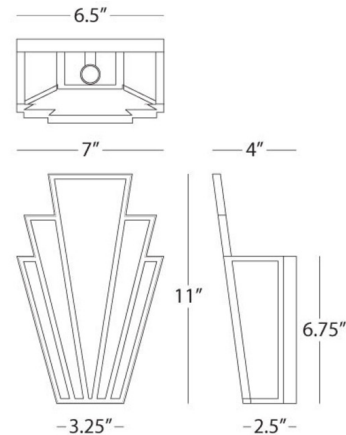

CLICK TO VIEW PRODUCT

Notes: