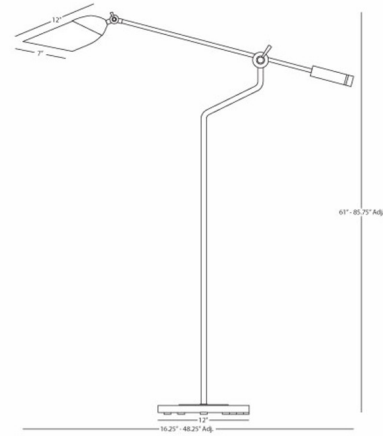

By Robert Abbey

Description

The Ferdinand Floor Lamp features contrasting metal and an elegantly tapered, frosted glass shade. Available in Modern Brass or Polished Nickel with a Frosted shade. Includes full range dimmer switch. UL listed.

Shown in polished nickel / frosted

Specifications

COLOR	Frosted
BODY FINISH	Polished Nickel
WATTAGE	60W
DIMMER	Included
DIMENSIONS	12"W x 61"H
BULB NOT INCLUDED	1 x A19/Medium (E26)/60W/120V Incandescent
OTHER BULB OPTIONS	1 x A19/Medium (E26)/120V LED
COUNTRY OF ORIGIN	China