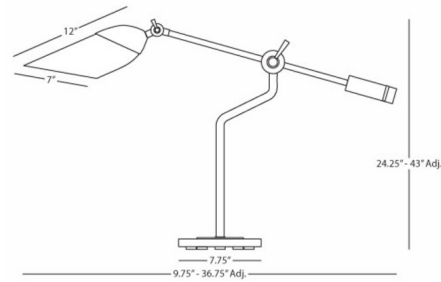

Shown in modern brass / frosted

Specifications

COLOR Frosted
BODY FINISH Modern Brass
WATTAGE 60W
DIMMER Included
DIMENSIONS 7.75"W x 24.25"H
BULB NOT INCLUDED 1 x A19/Medium (E26)/60W/120V Incandescent
OTHER BULB OPTIONS A19/Medium (E26)/120V LED
COUNTRY OF ORIGIN China