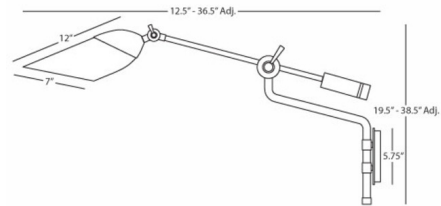

By Robert Abbey

Description

The Ferdinand Wall Swinger features contrasting metal and an elegantly tapered, frosted glass shade. The adjustable arm swings side to side and tilts up and down to aim light precisely where it is needed. The shade's irregular shape adds visual interest and provides pleasant, diffused illumination. This fixture can be hardwired or installed with cord and plug. Includes 24 inch cord cover. UL listed.

Specifications

COLOR Frosted
BODY FINISH Modern Brass
WATTAGE 8W
DIMMER Standard 120V
DIMENSIONS 5.75"W x 12.5"H x 12.5"D
BULB NOT INCLUDED 1 x A19/Medium (E26)/8W/120V LED
OTHER BULB OPTIONS 1 x A19/Medium (E26)/120V LED
COUNTRY OF ORIGIN China

Technical Information

PRODUCT DIMENSIONS Backplate: 5.75"Dia.

Shown in modern brass / frosted

CLICK TO VIEW PRODUCT

Notes: