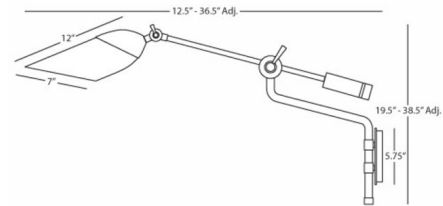

### Description

The Ferdinand Wall Swinger features contrasting metal and an elegantly tapered, frosted glass shade. The adjustable arm swings side to side and tilts up and down to aim light precisely where it is needed. The shade's irregular shape adds visual interest and provides pleasant, diffused illumination. This fixture can be hardwired or installed with cord and plug. Includes 24 inch cord cover. UL listed.

### Specifications

COLOR . . . . . Frosted  
BODY FINISH . . . . . Modern Brass  
WATTAGE . . . . . 8W  
DIMMER . . . . . Standard 120V  
DIMENSIONS . . . . . 5.75"W x 12.5"H x 12.5"D  
BULB NOT INCLUDED . . . . . 1 x A19/Medium (E26)/8W/120V LED  
OTHER BULB OPTIONS . . . . . 1 x A19/Medium (E26)/120V LED  
COUNTRY OF ORIGIN . . . . . China

### Technical Information

PRODUCT DIMENSIONS . . . . . Backplate: 5.75"Dia.

Notes:

Shown in modern brass / frosted

CLICK TO VIEW PRODUCT