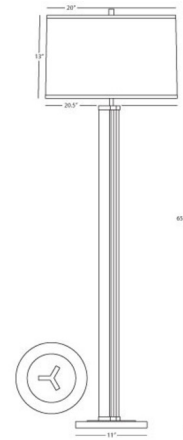

By Robert Abbey

Description

The Fineas Floor Lamp features a clear glass columnar base and Polished Nickel accents with a Black or Ascot White fabric drum shade. Includes a Hi-Lo Dimming switch. UL listed.

Shown in polished nickel / black

Specifications

COLOR	Black
BODY FINISH	Polished Nickel
WATTAGE	150W
DIMMER	Included
DIMENSIONS	20.5"W x 65.75"H
BULB NOT INCLUDED	1 x A19/Medium (E26)/150W/120V Incandescent
OTHER BULB OPTIONS	1 x A19/Medium (E26)/120V LED
COUNTRY OF ORIGIN	China