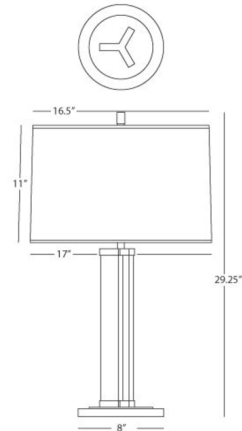

### Specifications

COLOR	Fondine
BODY FINISH	Aged Brass
WATTAGE	150W
DIMMER	Included
DIMENSIONS	17"W x 29.75"H
BULB NOT INCLUDED	1 x A19/Medium (E26)/150W/120V Incandescent
OTHER BULB OPTIONS	1 x A19/Medium (E26)/120V LED
COUNTRY OF ORIGIN	China