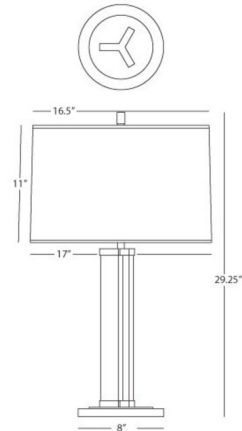

### Specifications

COLOR	Ascot White
BODY FINISH	Polished Nickel
WATTAGE	150W
DIMMER	Included
DIMENSIONS	17"W x 29.75"H
BULB NOT INCLUDED	1 x A19/Medium (E26)/150W/120V Incandescent
OTHER BULB OPTIONS	1 x A19/Medium (E26)/120V LED
COUNTRY OF ORIGIN	China