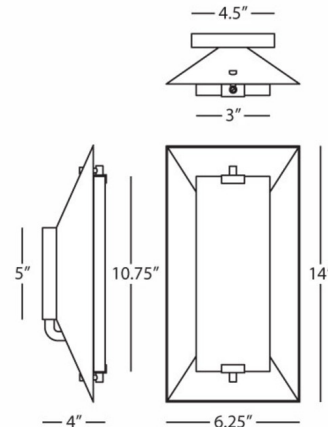

Specifications

COLOR	N/A
BODY FINISH	Polished Nickel
WATTAGE	5W
DIMMER	Standard 120V
DIMENSIONS	6.25"W x 14"H x 4"D
BULB NOT INCLUDED	1 x B10/Candelabra (E12)/5W/120V LED
OTHER BULB OPTIONS	1 x B10/Candelabra (E12)/120V LED
COUNTRY OF ORIGIN	China

Technical Information

PRODUCT DIMENSIONS Backplate: 4.5"W x 5"H

CLICK TO VIEW PRODUCT

Notes: