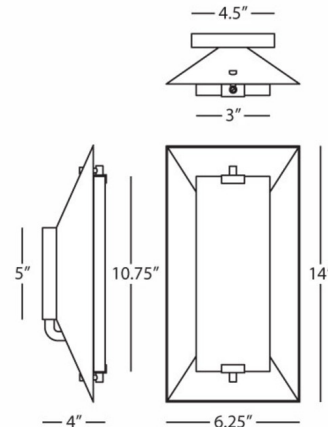

Shown in polished nickel

Specifications

COLOR	N/A
BODY FINISH	Polished Nickel
WATTAGE	5W
DIMMER	Standard 120V
DIMENSIONS	6.25"W x 14"H x 4"D
BULB NOT INCLUDED	1 x B10/Candelabra (E12)/5W/120V LED
OTHER BULB OPTIONS	1 x B10/Candelabra (E12)/120V LED
COUNTRY OF ORIGIN	China

Technical Information

PRODUCT DIMENSIONS . . . . . Backplate: 4.5"W x 5"H

CLICK TO VIEW PRODUCT

Notes: