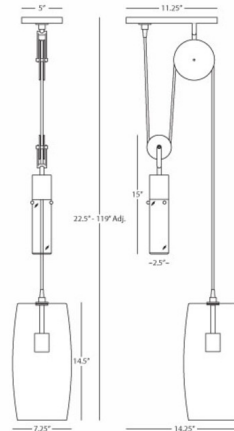

CLICK TO VIEW PRODUCT

Notes: