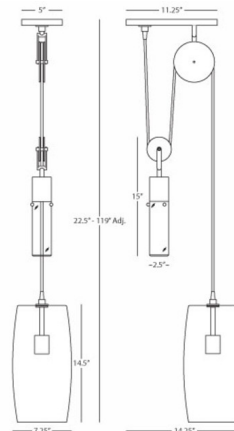

Lightology

lightology.com
866-954-4489
06-04-26

Project: _____
 Company: _____
 Location: _____ Fixture Type: _____
 SPEC #: **RAB982734**
 Approved On: _____ Approved By: _____

Gravity Pendant By Robert Abbey

Description

The Gravity Pendant incorporates an industrial-chic aspect in its pulley system. Available in Polished Nickel and Modern Brass with a Clear Glass shade. Includes 1/4 inch Black Fabric wrapped cord. UL listed.

Shown in modern brass / clear

Specifications

COLOR	Clear
BODY FINISH	Modern Brass
WATTAGE	100W
DIMMER	Standard 120V
DIMENSIONS	14.25"W x 22.5"H
BULB NOT INCLUDED	1 x A19/Medium (E26)/100W/120V Incandescent
OTHER BULB OPTIONS	1 x A19/Medium (E26)/120V LED
COUNTRY OF ORIGIN	China