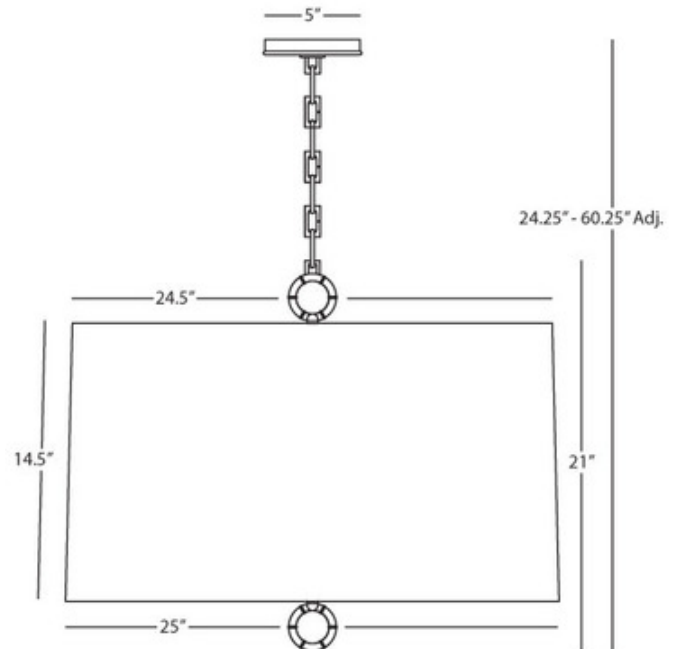

BRAND

Jonathan Adler

DESCRIPTION

The Meurice Pendant is features an Off White linen shade with a rolled edge hem. Available in Modern Brass and Deep Patina Bronze. Includes one 36 inch chain. UL listed.

SHADE COLOR	Off White
BODY FINISH	Modern Brass
WATTAGE	300W
DIMMER	Standard 120V
DIMENSIONS	25"W x 21"H
BULB NOT INCLUDED	
LAMP	3 x A19/Medium (E26)/100W/120V Incandescent 3 x A19/Medium (E26)/120V LED

Technical Information

PRODUCT DIMENSIONS	Canopy: 5"Dia.
---------------------------	----------------

SPEC #	JAD982752
---------------	-----------

COMPANY	PROJECT	FIXTURE TYPE	APPROVED BY	DATE