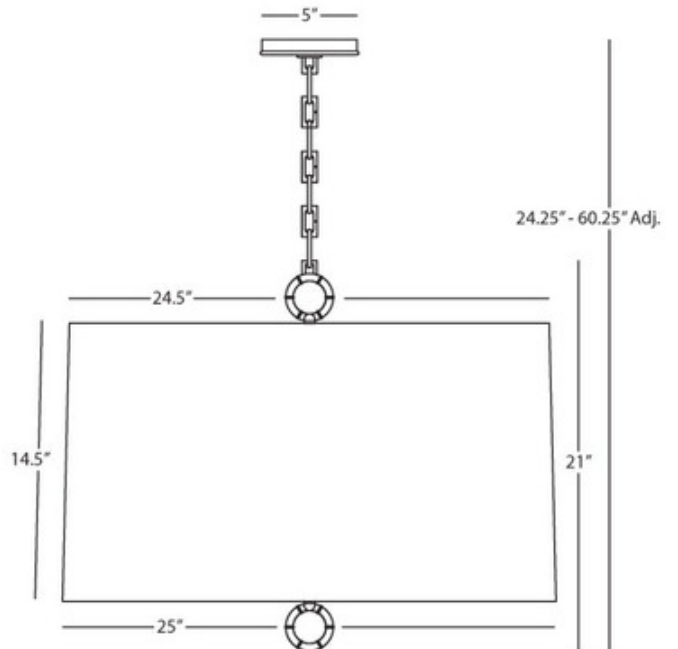

BRAND

Jonathan Adler

DESCRIPTION

The Meurice Pendant is features an Off White linen shade with a rolled edge hem. Available in Modern Brass and Deep Patina Bronze. Includes one 36 inch chain. UL listed.

SHADE COLOR	Off White
BODY FINISH	Modern Brass
WATTAGE	300W
DIMMER	Standard 120V
DIMENSIONS	25"W x 21"H
BULB NOT INCLUDED	
LAMP	3 x A19/Medium (E26)/100W/120V Incandescent 3 x A19/Medium (E26)/120V LED

Technical Information

PRODUCT DIMENSIONS	Canopy: 5"Dia.
---------------------------	----------------

SPEC #	JAD982752
---------------	-----------

COMPANY	PROJECT	FIXTURE TYPE	APPROVED BY	DATE