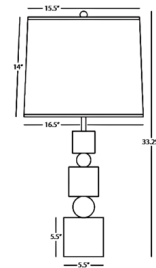

### Specifications

|                    |   |
|--------------------|---|
| COLOR              | Oyster Linen                                |
| BODY FINISH        | White                                       |
| WATTAGE            | 150W  |
| DIMMER             | Included                                    |
| DIMENSIONS         | 16.5"W x 33.25"H                            |
| BULB NOT INCLUDED  | 1 x A19/Medium (E26)/150W/120V Incandescent |
| OTHER BULB OPTIONS | 1 x A19/Medium (E26)/120V LED               |