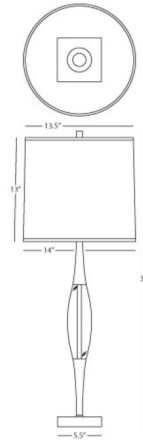

By Robert Abbey

Description

The Juno Table lamp features slender curves and tapers for an elegant and sophisticated look with a Clear Crystal accent. Available in Modern Brass or Polished Nickel with a Black Opaque Parchment or Pearl Dupioni fabric shade. Includes a USB port on the back of the base and a full range dimmer switch. UL listed.

Shown in modern brass / pearl dupioni

Specifications

COLOR Pearl Dupioni
BODY FINISH Modern Brass
WATTAGE 150W
DIMMER Included
DIMENSIONS 14"W x 36.5"H
BULB NOT INCLUDED 1 x A19/Medium (E26)/150W/120V Incandescent
OTHER BULB OPTIONS 1 x A19/Medium (E26)/120V LED
COUNTRY OF ORIGIN China