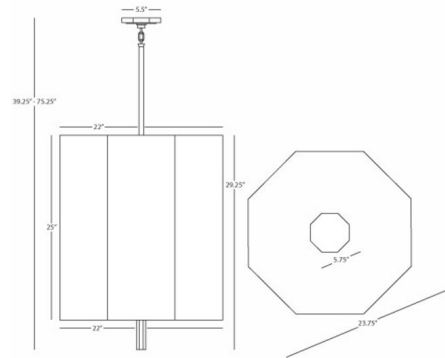

### Specifications

COLOR . . . . . Smoke Gray  
BODY FINISH . . . . . Polished Nickel  
WATTAGE . . . . . 102W  
DIMMER . . . . . Standard 120V  
DIMENSIONS . . . . . 22"W x 29.25"H  
BULB NOT INCLUDED . . . . . 6 x A19/Medium (E26)/17W/120V LED  
OTHER BULB OPTIONS . . . . . 6 x A19/Medium (E26)/120V LED  
COUNTRY OF ORIGIN . . . . . China

### Technical Information

PRODUCT DIMENSIONS . . . . . Downrods: One 6" and Three 12" Included

CLICK TO VIEW PRODUCT

Notes: