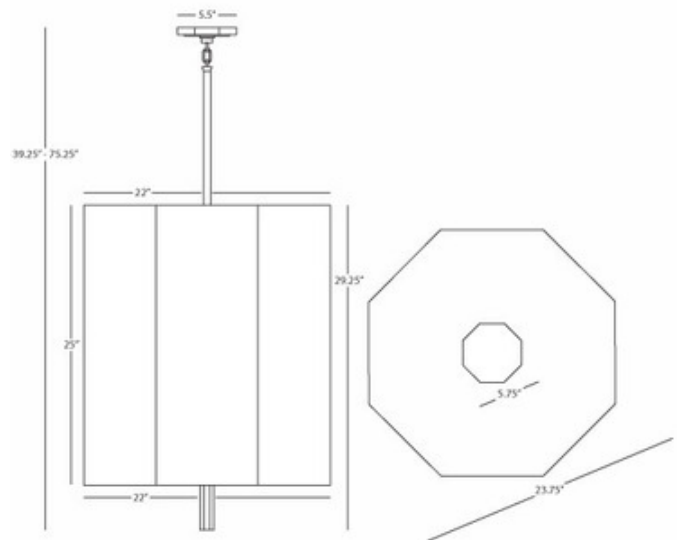

BRAND

Robert Abbey

DESCRIPTION

The Kate Pendant brings a bold statement in your interior space. The smooth frame holds an oversized octagonal shade with a dazzling crystal accent that casts warm shadows of light across your room.

Shown in: Polished Nickel / Smoke Gray

SHADE COLOR	Smoke Gray
BODY FINISH	Polished Nickel
WATTAGE	102W
DIMMER	Standard 120V
DIMENSIONS	22"W x 29.25"H
BULB NOT INCLUDED	
LAMP	6 x A19/Medium (E26)/17W/120V LED 6 x A19/Medium (E26)/120V LED

Technical Information

PRODUCT DIMENSIONS Downrods: One 6" and Three 12" Included

SPEC #

RAB982810

COMPANY

PROJECT

FIXTURE TYPE

APPROVED BY