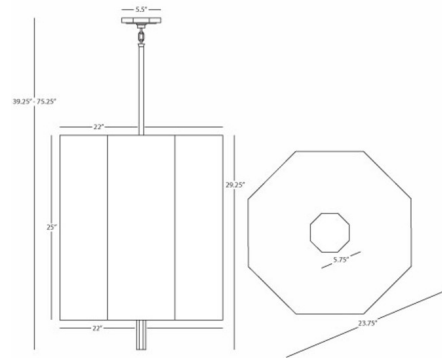

Description

The Kate Pendant brings a bold statement in your interior space. The smooth frame holds an oversized octagonal shade with a dazzling crystal accent that casts warm shadows of light across your room.

Shown in polished nickel / smoke gray

Specifications

COLOR Smoke Gray
BODY FINISH Polished Nickel
WATTAGE 102W
DIMMER Standard 120V
DIMENSIONS 22"W x 29.25"H
BULB NOT INCLUDED 6 x A19/Medium (E26)/17W/120V LED
OTHER BULB OPTIONS 6 x A19/Medium (E26)/120V LED
COUNTRY OF ORIGIN China

Technical Information

PRODUCT DIMENSIONS Downrods: One 6" and Three 12" Included

CLICK TO VIEW PRODUCT

Notes: