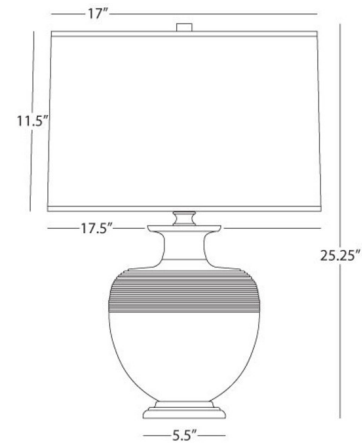

Description

The Michael Berman Atlas Table Lamp features a glazed ceramic body and a metal base. Atlas' urn-shaped base and neat drum shade offer a traditional look suitable for a wide variety of interiors. Full range dimmer.

Shown in deep patina bronze / matte ash

Specifications

COLOR	Matte Ash
BODY FINISH	Deep Patina Bronze
WATTAGE	150W
DIMMER	Included
DIMENSIONS	17.5"W x 25.25"H
BULB NOT INCLUDED	1 x A19/Medium (E26)/150W/120V Incandescent
OTHER BULB OPTIONS	1 x A19/Medium (E26)/120V LED
COUNTRY OF ORIGIN	United States