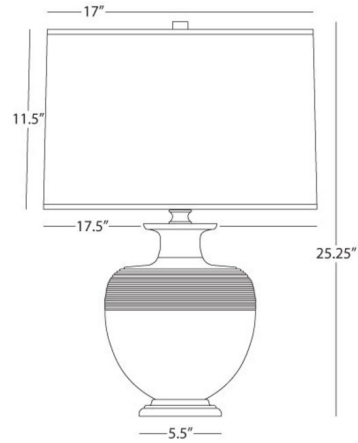

### Description

The Michael Berman Atlas Table Lamp features a glazed ceramic body and a metal base. Atlas' urn-shaped base and neat drum shade offer a traditional look suitable for a wide variety of interiors. Full range dimmer.

### Specifications

COLOR	Matte Midnight Blue
BODY FINISH	Deep Patina Bronze
WATTAGE	100W
DIMMER	Included
DIMENSIONS	17.5"W x 25.25"H
BULB NOT INCLUDED	1 x A19/Medium (E26)/100W/120V Incandescent
OTHER BULB OPTIONS	1 x A19/Medium (E26)/120V LED
COUNTRY OF ORIGIN	United States