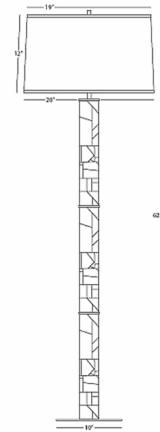

Lightology

lightology.com
866-954-4489
06-19-26

Project: _____

Company: _____

Location: _____ Fixture Type: _____

SPEC #: **RAB982851**

Approved On: _____ Approved By: _____

Michael Berman Brut Floor Lamp By Robert Abbey

Specifications

COLOR	Ascot White
BODY FINISH	Modern Brass
WATTAGE	150W
DIMMER	Included
DIMENSIONS	20"W x 62.25"H
BULB NOT INCLUDED	1 x A19/Medium (E26)/150W/120V Incandescent
OTHER BULB OPTIONS	1 x A19/Medium (E26)/120V LED
COUNTRY OF ORIGIN	China