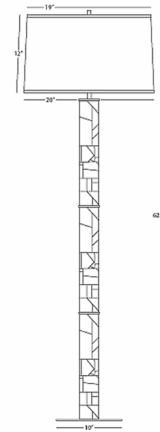

Lightology

lightology.com
866-954-4489
04-21-26

Project: _____

Company: _____

Location: _____ Fixture Type: _____

SPEC #: **RAB982851**

Approved On: _____ Approved By: _____

Michael Berman Brut Floor Lamp By Robert Abbey

Specifications

COLOR	Ascot White
BODY FINISH	Modern Brass
WATTAGE	150W
DIMMER	Included
DIMENSIONS	20"W x 62.25"H
BULB NOT INCLUDED	1 x A19/Medium (E26)/150W/120V Incandescent
OTHER BULB OPTIONS	1 x A19/Medium (E26)/120V LED
COUNTRY OF ORIGIN	China