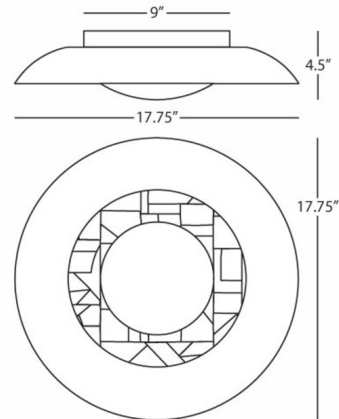

### Specifications

COLOR	N/A
BODY FINISH	Polished Nickel
WATTAGE	15W
DIMMER	Standard 120V
DIMENSIONS	17.75"W x 4.5"H
INTEGRATED LED MODULE	1 x LED/15W/120V LED
COUNTRY OF ORIGIN	China

### Technical Information

PRODUCT DIMENSIONS	Canopy: 9"Dia.
COLOR RENDERING	90 CRI
LAMP COLOR	3000K
LUMENS/WATT	80.00
LUMINOUS FLUX	1200 lumens

Shown in polished nickel

CLICK TO VIEW PRODUCT

Notes: