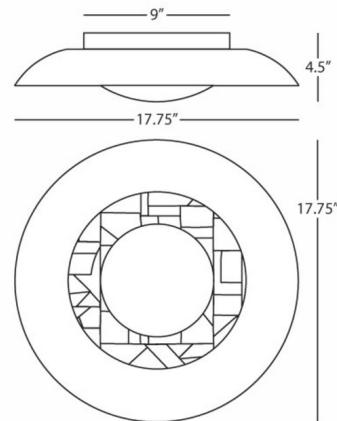

Shown in polished nickel