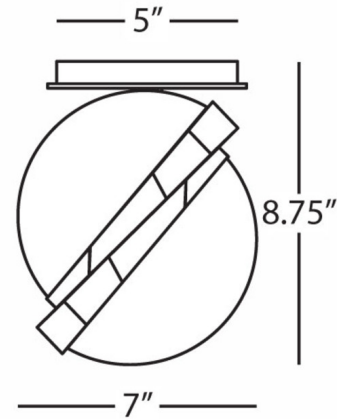

Shown in deep patina bronze / white

Specifications

COLOR White
BODY FINISH Deep Patina Bronze
WATTAGE 60W
DIMMER Standard 120V
DIMENSIONS 7"W x 8.75"H
BULB NOT INCLUDED 1 x B10/Medium (E26)/60W/120V LED
COUNTRY OF ORIGIN China

Technical Information

PRODUCT DIMENSIONS Canopy: 5"Dia.

CLICK TO VIEW PRODUCT

Notes: