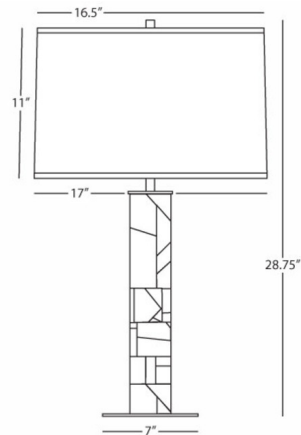

Shown in modern brass / ascot white

Specifications

COLOR	Ascot White
BODY FINISH	Modern Brass
WATTAGE	150W
DIMMER	Included
DIMENSIONS	17"W x 28.75"H
BULB NOT INCLUDED	1 x A19/Medium (E26)/150W/120V Incandescent
OTHER BULB OPTIONS	1 x A19/Medium (E26)/120V LED
COUNTRY OF ORIGIN	China