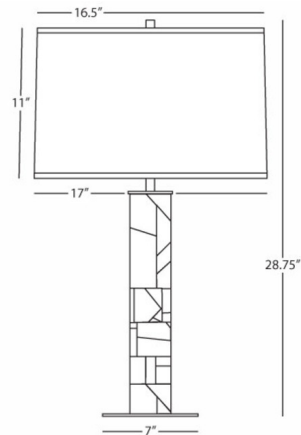

Shown in deep patina bronze / ascot white

Specifications

COLOR	Ascot White
BODY FINISH	Deep Patina Bronze
WATTAGE	150W
DIMMER	Included
DIMENSIONS	17"W x 28.75"H
BULB NOT INCLUDED	1 x A19/Medium (E26)/150W/120V Incandescent
OTHER BULB OPTIONS	1 x A19/Medium (E26)/120V LED
COUNTRY OF ORIGIN	China