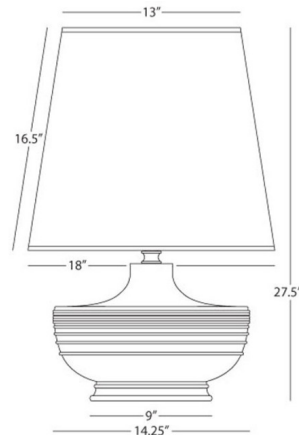

Lightology

lightology.com
866-954-4489
04-27-26

Project: _____

Company: _____

Location: _____ Fixture Type: _____

SPEC #: **RAB982907**

Approved On: _____ Approved By: _____

Michael Berman Nolan Table Lamp By Robert Abbey

Shown in deep patina bronze / matte woodrose

Specifications

COLOR	Matte Woodrose
BODY FINISH	Deep Patina Bronze
WATTAGE	150W
DIMMER	Included
DIMENSIONS	18"W x 27.5"H
BULB NOT INCLUDED	1 x A19/Medium (E26)/150W/120V Incandescent
OTHER BULB OPTIONS	1 x A19/Medium (E26)/120V LED
COUNTRY OF ORIGIN	United States