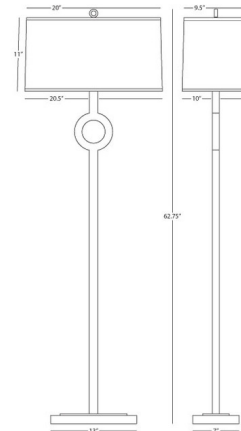

Shown in warm brass / oyster linen

Specifications

COLOR Oyster Linen
BODY FINISH Warm Brass
WATTAGE 150W
DIMMER Included
DIMENSIONS 20.5"W x 62.75"H
BULB NOT INCLUDED 1 x A19/Medium (E26)/150W/120V Incandescent
OTHER BULB OPTIONS 1 x A19/Medium (E26)/120V LED
COUNTRY OF ORIGIN China