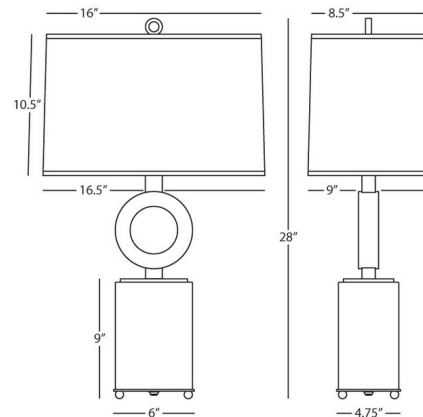

Shown in warm brass / black

Specifications

COLOR	Black
BODY FINISH	Warm Brass
WATTAGE	150W
DIMMER	Included
DIMENSIONS	16.5"W x 28"H x 9"D
BULB NOT INCLUDED	1 x A19/Medium (E26)/150W/120V Incandescent
OTHER BULB OPTIONS	1 x A19/Medium (E26)/120V LED
COUNTRY OF ORIGIN	China