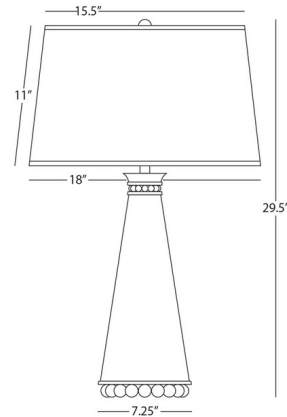

### Specifications

COLOR . . . . . Fondine / Midnight Blue  
BODY FINISH . . . . . N/A  
WATTAGE . . . . . 150W  
DIMMER . . . . . Included  
DIMENSIONS . . . . . 18"W x 29.5"H  
BULB NOT INCLUDED . . . . . 1 x A19/Medium (E26)/150W/120V Incandescent  
OTHER BULB OPTIONS . . . . . 1 x A19/Medium (E26)/120V LED  
COUNTRY OF ORIGIN . . . . . United States

### Technical Information

PRODUCT DIMENSIONS . . . . . Shade Dimensions: 15.5"/18" Dia x 11" Slant Height

Shown in fondine / midnight blue

CLICK TO VIEW PRODUCT

Notes: