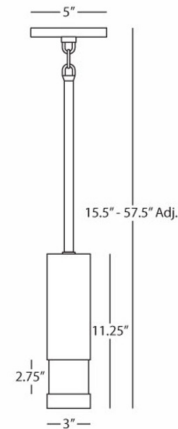

### Description

The Peek Pendant is available in a Polished Aluminum finish with a Cased White Glass shade for a sleek, contemporary look. Includes three 12 inch and one 6 inch downrods. UL listed. Compatible with sloped ceilings.

### Specifications

COLOR	N/A
BODY FINISH	Polished Aluminum
WATTAGE	60W
DIMMER	Standard 120V
DIMENSIONS	5"W x 15.5"H
BULB NOT INCLUDED	1 x A19/Medium (E26)/60W/120V Incandescent
OTHER BULB OPTIONS	1 x A19/Medium (E26)/120V LED
COUNTRY OF ORIGIN	China

### Technical Information

PRODUCT DIMENSIONS	Canopy: 5"Dia.
--------------------	----------------

Shown in polished aluminum

CLICK TO VIEW PRODUCT

Notes: