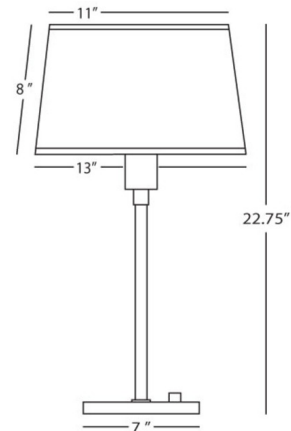

By Robert Abbey

Description

The Real Simple Table Lamp features straightforward design and functionality. Available in Stardust White powder coat finish over steel with a White mont blanc parchment shade and Gunmetal Powder coat finish over steel with a Snowflake fabric shade. Includes a Hi-low base switch. UL listed.

Shown in stardust white

Specifications

COLOR	N/A
BODY FINISH	Stardust White
WATTAGE	100W
DIMMER	Included
DIMENSIONS	13"W x 22.75"H
BULB NOT INCLUDED	1 x A19/Medium (E26)/100W/120V Incandescent
OTHER BULB OPTIONS	1 x A19/Medium (E26)/120V LED
COUNTRY OF ORIGIN	United States