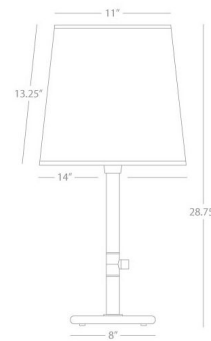

Shown in polished nickel / fondine

Specifications

COLOR	Fondine
BODY FINISH	Polished Nickel
WATTAGE	150W
DIMMER	Included
DIMENSIONS	14"W x 28.75"H
BULB NOT INCLUDED	1 x A21/Medium (E26)/150W/120V Incandescent
OTHER BULB OPTIONS	1 x A19/Medium (E26)/120V LED
COUNTRY OF ORIGIN	China