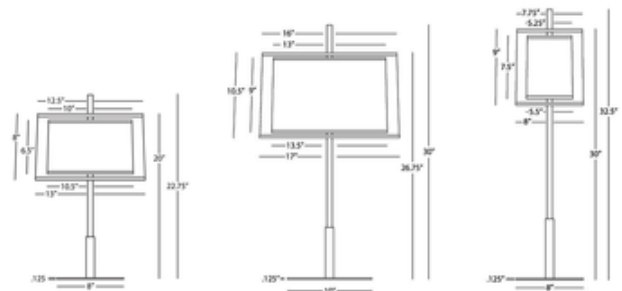

COMPANY	PROJECT	FIXTURE TYPE	APPROVED BY	DATE