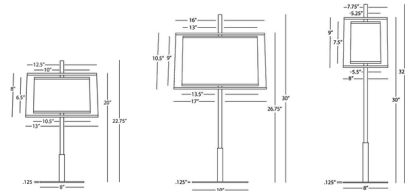

Shown in stainless steel / ascot white

Specifications

COLOR Ascot White
BODY FINISH Stainless Steel
WATTAGE 60W
DIMMER N/A
DIMENSIONS 13\"/>

Notes:

CLICK TO VIEW PRODUCT