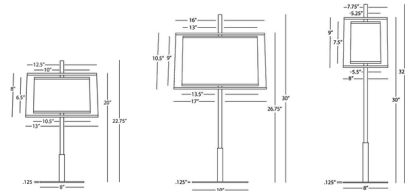

Shown in stainless steel / ascot white

Specifications

COLOR Ascot White
BODY FINISH Stainless Steel
WATTAGE 60W
DIMMER N/A
DIMENSIONS 13"W x 22.75"H
BULB NOT INCLUDED 1 x B10/Candelabra (E12)/60W/120V Incandescent
OTHER BULB OPTIONS 1 x B10/Candelabra (E12)/120V LED
COUNTRY OF ORIGIN China