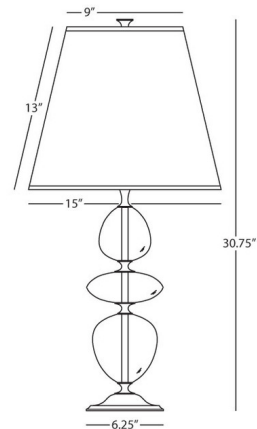

### Specifications

COLOR	Black
BODY FINISH	Deep Patina Bronze
WATTAGE	150W
DIMMER	Included
DIMENSIONS	15"W x 30.75"H
BULB NOT INCLUDED	1 x A19/Medium (E26)/150W/120V Incandescent
OTHER BULB OPTIONS	1 x A19/Medium (E26)/120V LED
COUNTRY OF ORIGIN	China