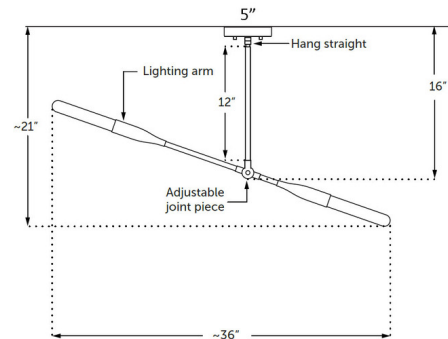

### Description

The Thia Pendant has bold, elegant lines that can be adjusted to your preference. Make this awe inspiring piece your own by configuring the slender, adjustable arm. Canopy: 5 inch diameter. UL and cUL listed.

### Specifications

COLOR	N/A
BODY FINISH	Black Poppy / Brass Details
WATTAGE	120W
DIMMER	Standard 120V
DIMENSIONS	36"W x 21"H x 5"D
BULB NOT INCLUDED	2 x A19/Medium (E26)/60W/120V Incandescent
OTHER BULB OPTIONS	2 x A19/Medium (E26)/120V LED 2 x G40/Medium (E26)/120V Incandescent 2 x G40/Medium (E26)/120V LED 2 x T10/Medium (E26)/120V Incandescent 2 x T10/Medium (E26)/120V LED 2 x Edison/Medium (E26)/120V Incandescent 2 x Edison/Medium (E26)/120V LED 2 x Edison Globe/Medium (E26)/120V Incandescent 2 x Edison Globe/Medium (E26)/120V LED 2 x Edison Tube/Medium (E26)/120V Incandescent 2 x Edison Tube/Medium (E26)/120V LED

### Technical Information

PRODUCT DIMENSIONS . . . . . Fixed Stem Length: 12"

Shown in black poppy / brass details

CLICK TO VIEW PRODUCT

Notes: