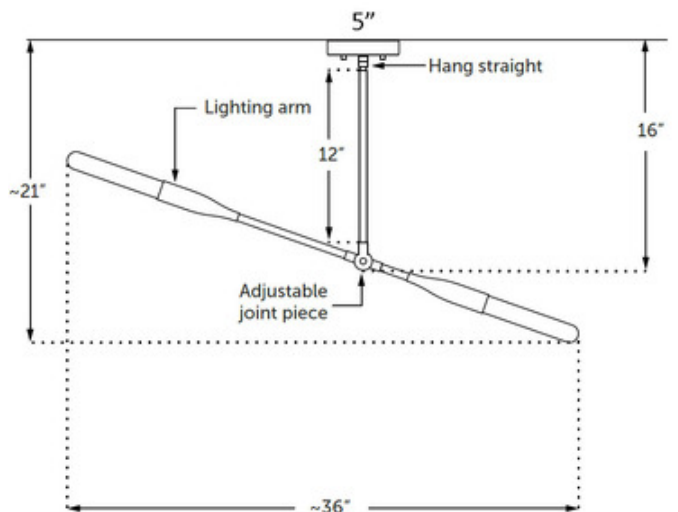

BRAND

Studio Dunn

DESCRIPTION

The Thia Pendant has bold, elegant lines that can be adjusted to your preference. Make this awe inspiring piece your own by configuring the slender, adjustable arm. Canopy: 5 inch diameter. UL and cUL listed.

Shown in: Black Poppy / Brass Details

SHADE COLOR	N/A
BODY FINISH	Black Poppy / Brass Details
WATTAGE	120W
DIMMER	Standard 120V
DIMENSIONS	36"W x 21"H x 5"D
BULB NOT INCLUDED	
LAMP	2 x A19/Medium (E26)/60W/120V Incandescent 2 x A19/Medium (E26)/120V LED 2 x G40/Medium (E26)/120V Incandescent 2 x G40/Medium (E26)/120V LED 2 x T10/Medium (E26)/120V Incandescent

Technical Information

PRODUCT DIMENSIONS Fixed Stem Length: 12"

SPEC # DUN983003

COMPANY	PROJECT	FIXTURE TYPE	APPROVED BY	DATE